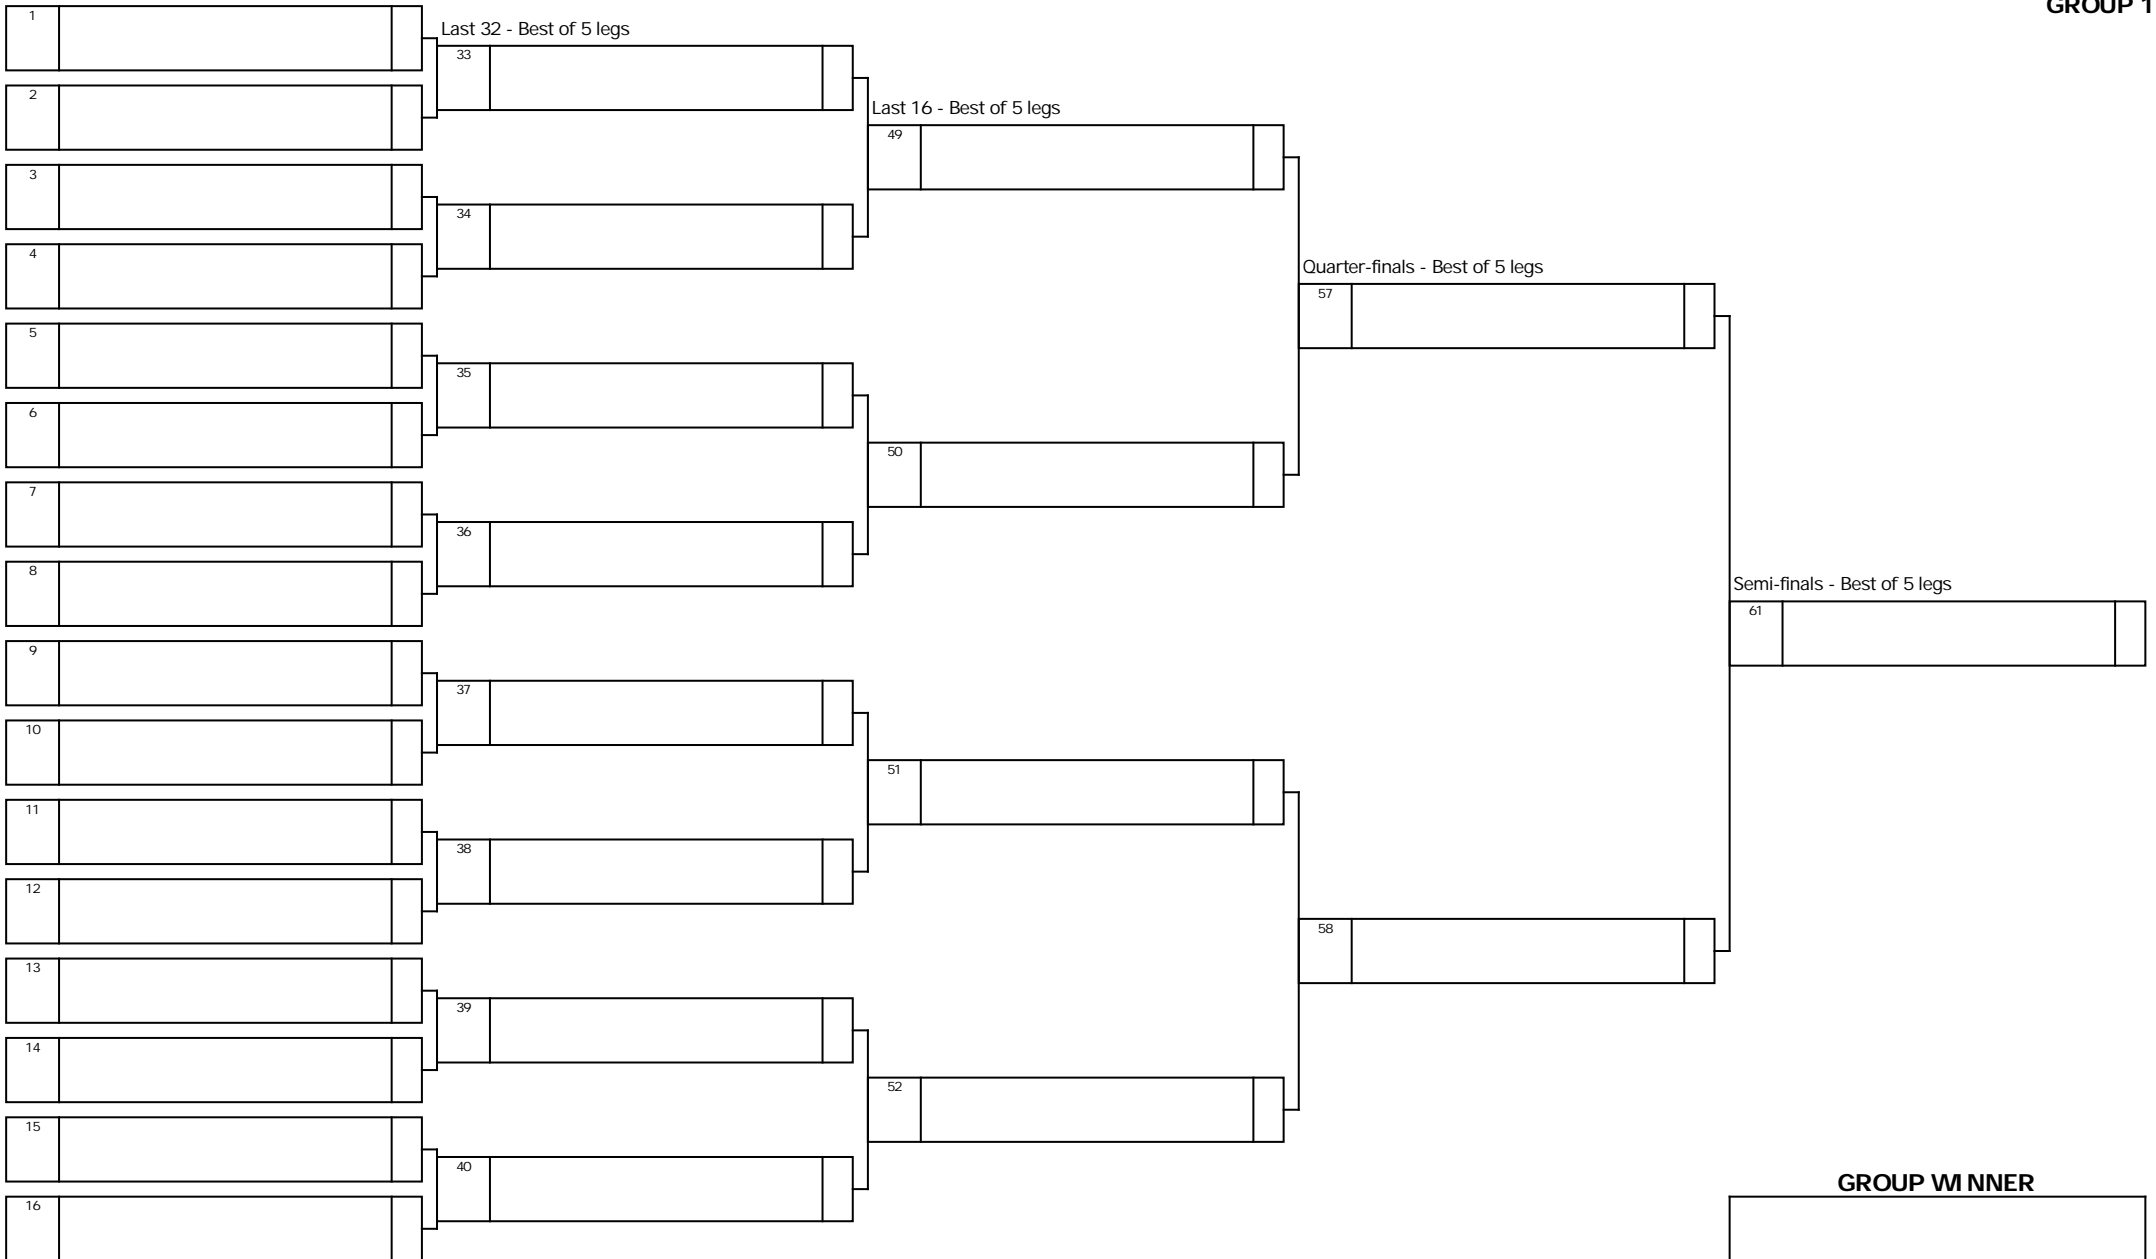

Last 64 - Best of 5 legs

GROUP 1

**GROUP 2**

Last 64 - Best of 5 legs

17	
18	
19	
20	
21	
22	
23	
24	
25	
26	
27	
28	
29	
30	
31	
32	

Last 32 - Best of 5 legs

41	
42	
43	
44	
45	
46	
47	
48	

Last 16 - Best of 5 legs

53	
54	
55	
56	

Quarter-finals - Best of 5 legs

59	
60	

Semi-finals - Best of 5 legs

62	
----	--

**GROUP WINNER**

--

Last 32 - Best of 5 legs

33		
34		
35		
36		
37		
38		
39		
40		
41		
42		
43		
44		
45		
46		
47		
48		

Last 16 - Best of 5 legs

49		
50		
51		
52		
53		
54		
55		
56		

Quarter-finals - Best of 5 legs

57		
58		
59		
60		

Semi-finals - Best of 5 legs

61		
62		

Final - Best of 5 legs

63		
----	--	--

**FINALS**

**CHAMPION**

--